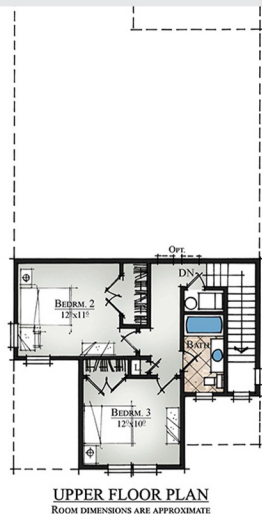

new home in rock springs

1404 Louise Lane

3 | 2 | 2 | 2 | 1827 SQFT

UNIQUE FEATURES:

- 1184 SQFT on the main floor, 643 SQFT on the 2nd floor
- 1184 SQFT unfinished basement
- Expansive, main floor owner's suite
- Covered front porch & back patio with stellar views
- Main floor laundry room
- Two bedrooms, a full bath, and a storage closet upstairs
- Galley-style kitchen & full-height, double-door pantry
- Prime location next to White Mountain trails and recreation
- 10 year Quality Builders Warranty